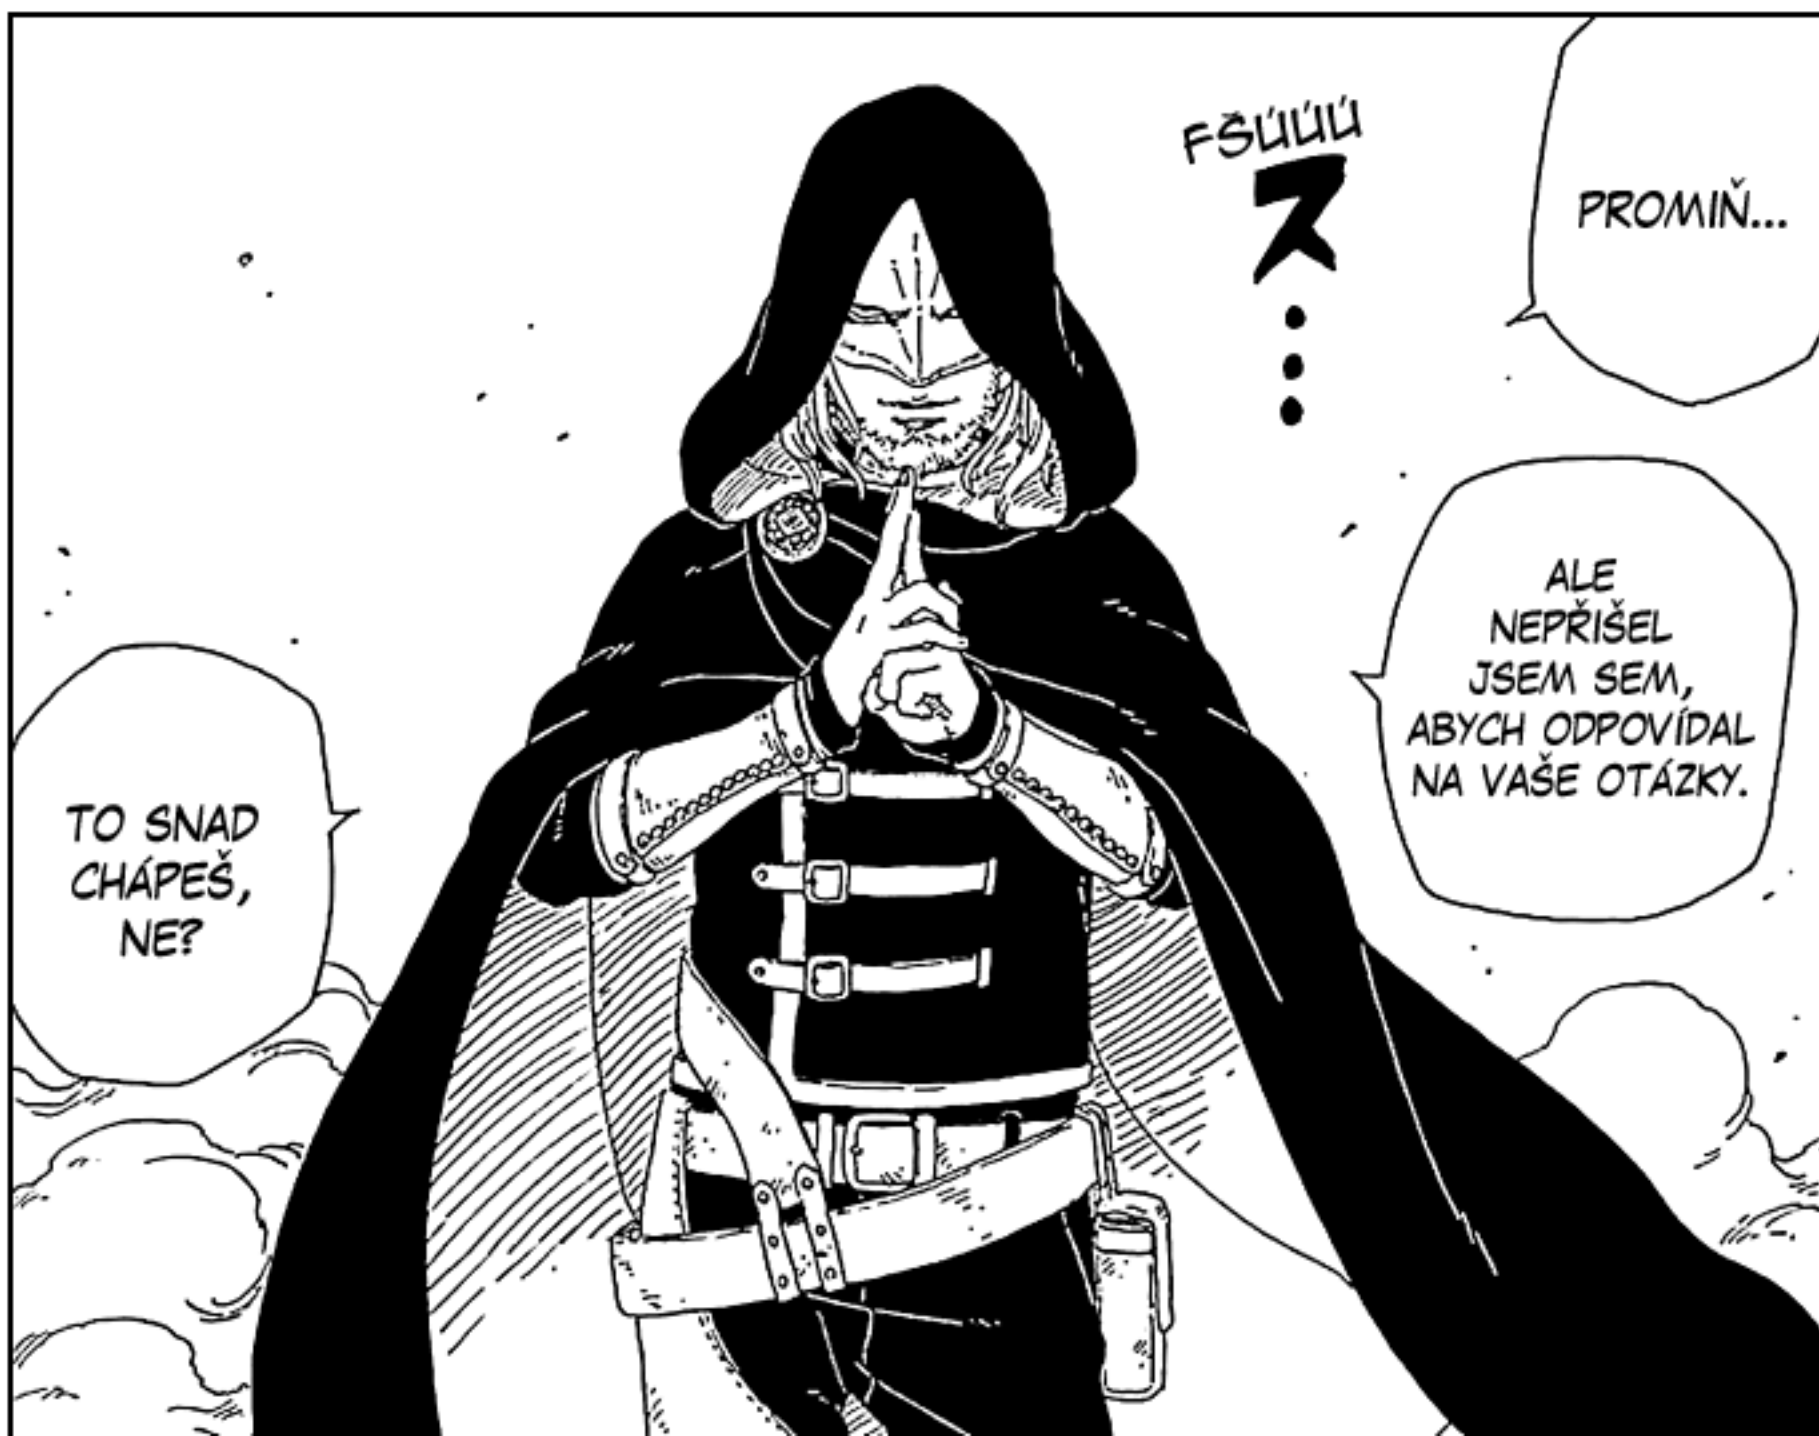

FŠŮŮŮ
?

PROMIŇ...

ALE
NEPŘIŠEL
JSEM SEM,
ABYCH ODPOVÍDAL
NA VAŠE OTÁZKY.

TO SNAD
CHÁPEŠ,
NE?