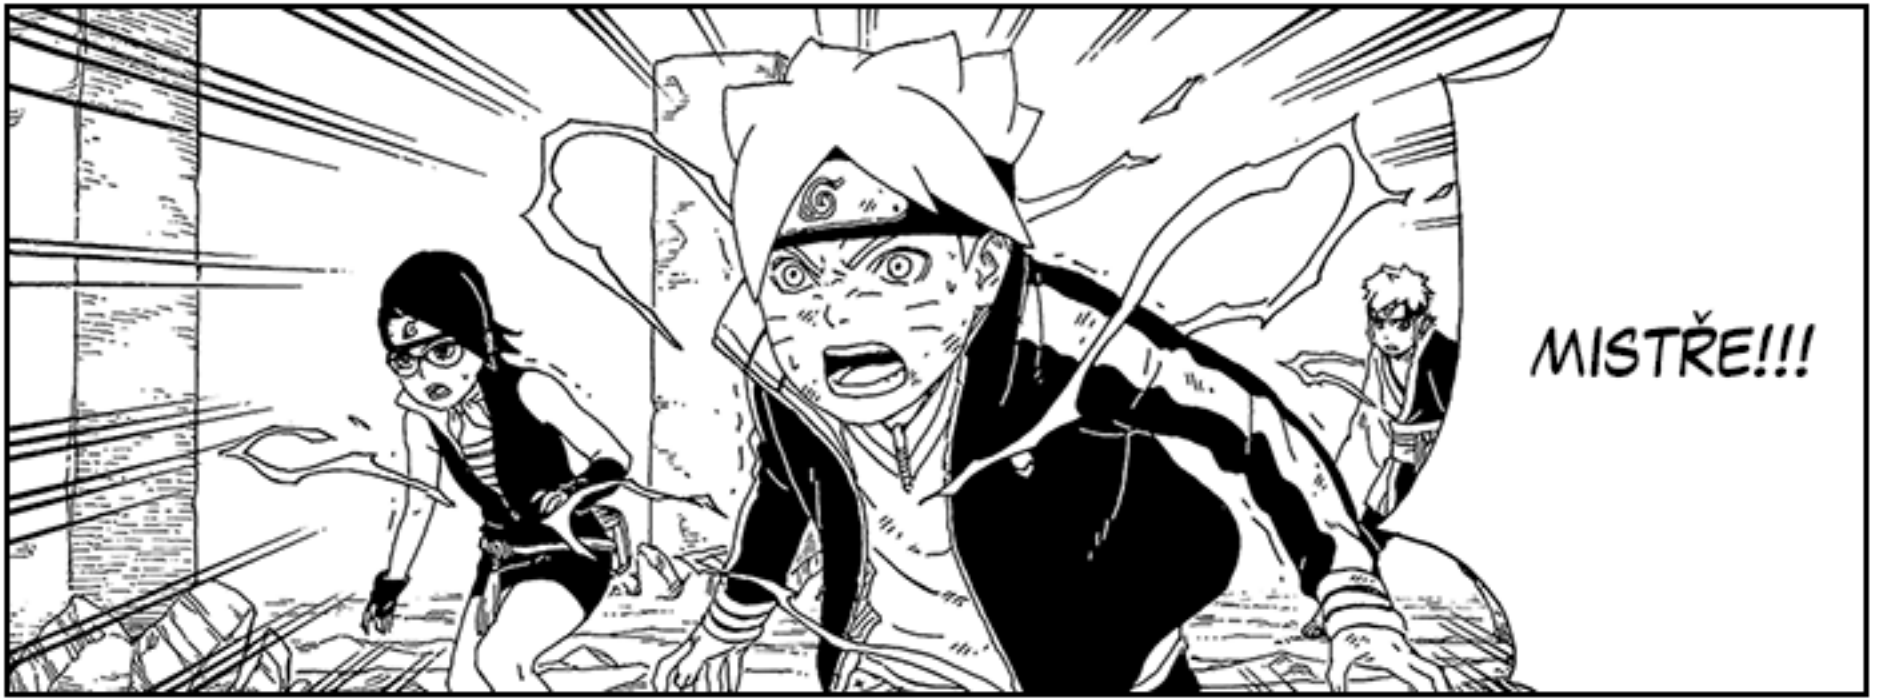

*POZN.: ZANMAI NO SHINKA