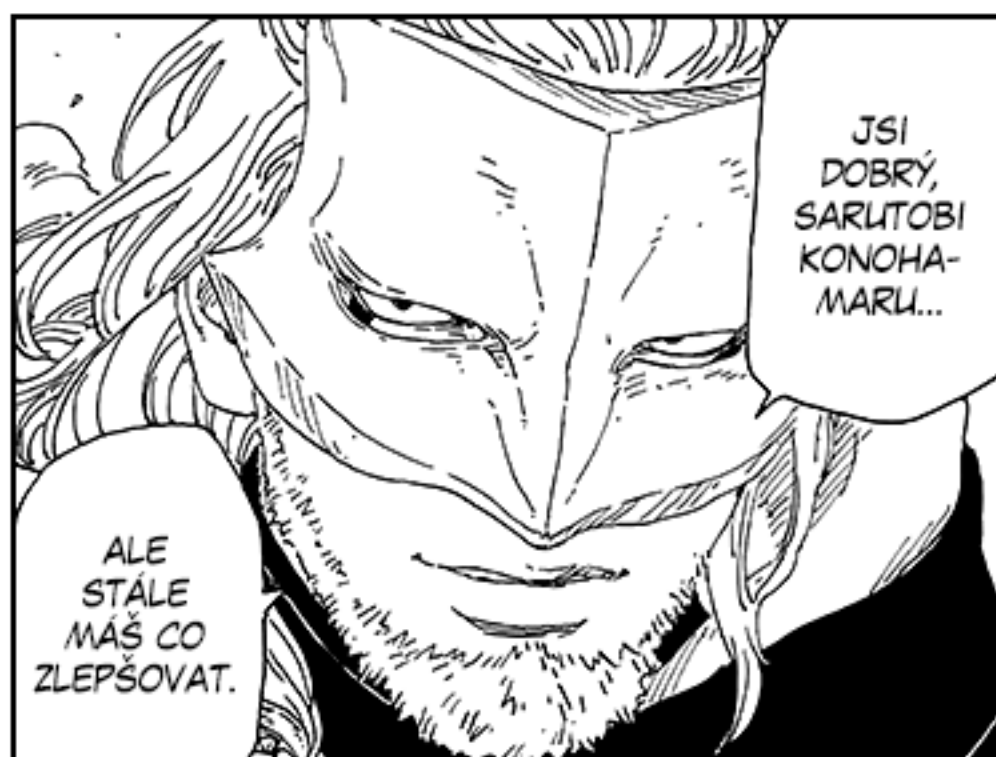

A manga-style illustration featuring two characters against a bright yellow background. On the left, Naruto Uzumaki is shown in profile, looking towards the right. He has his signature spiky blonde hair and is wearing a black forehead protector with the Konoha symbol. He is wearing a dark grey jacket with a pink lining. On the right, Kashin Koji is shown from the chest up, wearing a black hooded cloak. He has a white beard and is looking towards the left with a serious expression. The overall style is typical of the Naruto manga series.

**KASHIN KOJI
A JEHO PRONIKAVÝ
POHLED!**

BORUTO

-NARUTO NEXT GENERATIONS-

NÁMĚT: MASASHI KISHIMOTO

KRESBA: MIKIO IKEMOTO

SCÉNÁŘ: UKYOU KODACHI

23: KAAMA

DAKMILE SKONČIL KRÁTKÝ, ZUŘIVÝ SOUBOD S AEM, NA SCÉNU VSTUPUJE
ZÁHADNÝ KASHIN KOJI! UPROSTŘED CHAOSU ZAČÍNÁ DRUHÉ KOLO!

KDO JSI?!

TY!

TO BYL
OPRAVDOVÝ
RASENGAN!

TO...
NEBYLA NINDŽOVSKÁ
TECHNOLOGIE!

KDO TO
SAKRA JE?!

MYSLEL JSEM,
ŽE RASENGAN LÍMÍ...

JENOM
TÁTA A MISTR!

JSI
DOBŘÍ,
SARUTOBI
KONOHA-
MARU...