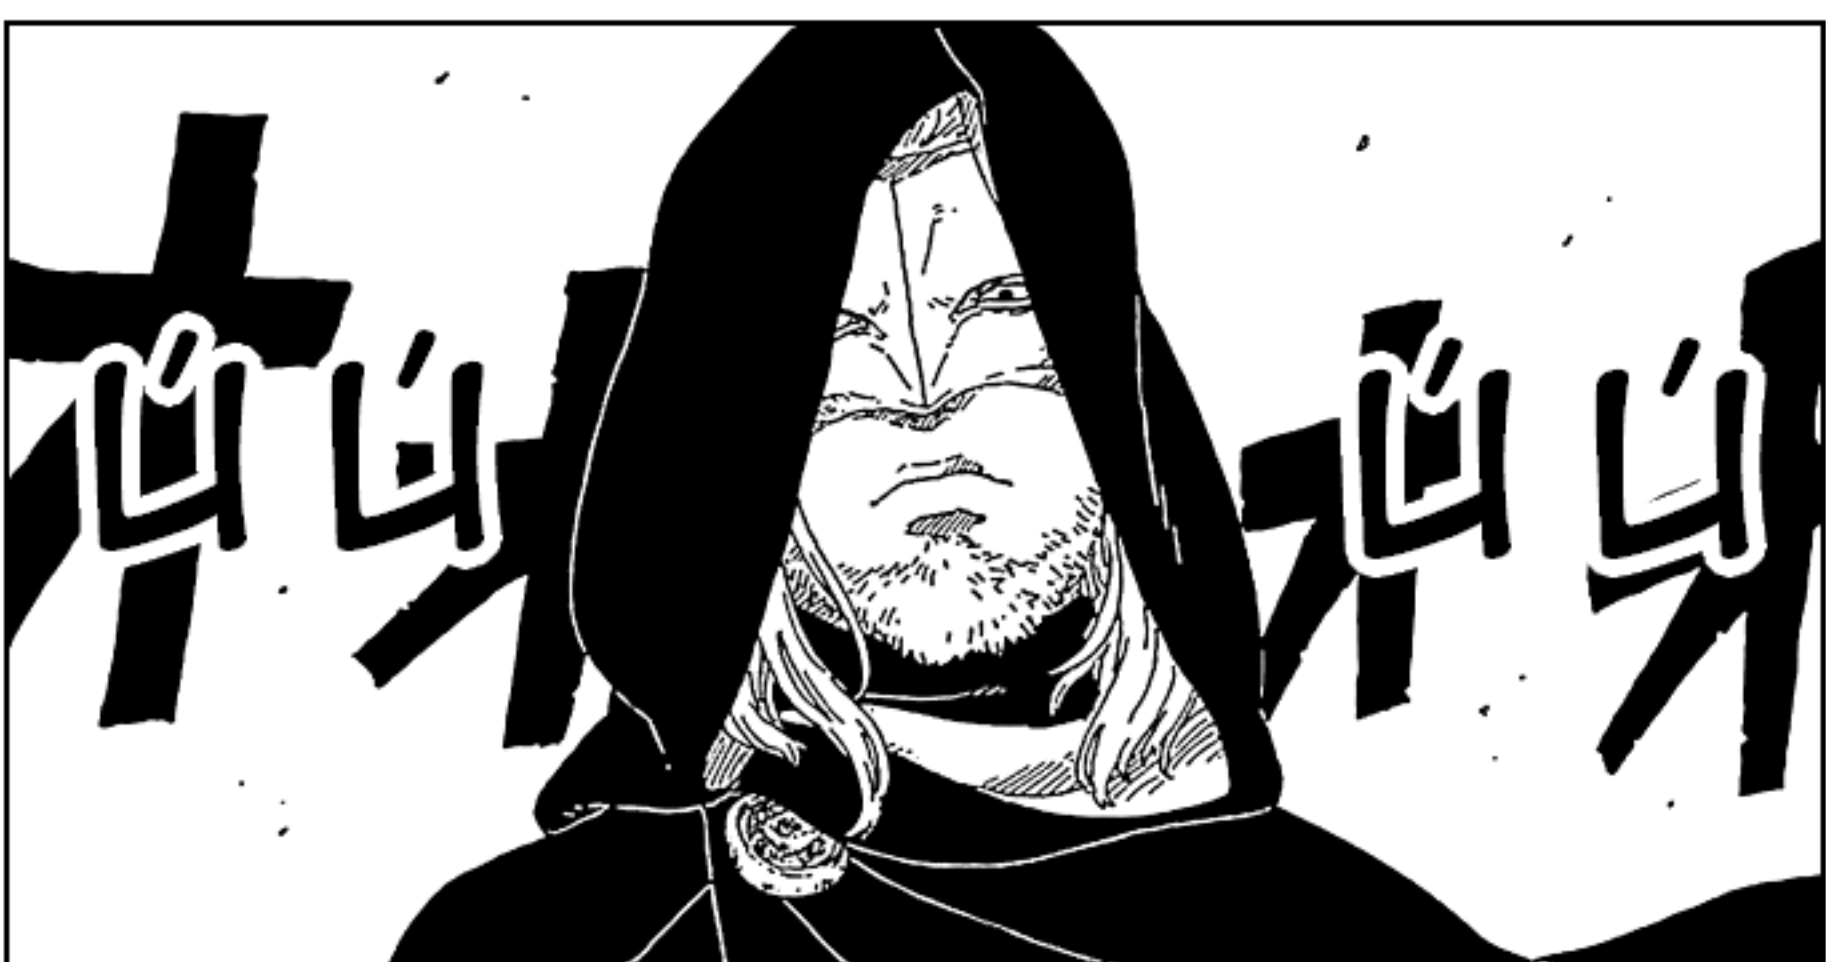

A manga-style illustration featuring two characters against a bright yellow background. On the left, Naruto Uzumaki is shown in profile, looking towards the right. He has his signature spiky blonde hair and is wearing a black forehead protector with the Konoha symbol. He is wearing a dark grey jacket with a pink lining. On the right, Kashin Koji is shown from the chest up, wearing a black hooded cloak. He has a white beard and is looking towards the left with a serious expression. The overall style is typical of the Naruto manga series.

**KASHIN KOJI
A JEHO PRONIKAVÝ
POHLED!**

BORUTO

-NARUTO NEXT GENERATIONS-

NÁMĚT: MASASHI KISHIMOTO

KRESBA: MIKIO IKEMOTO

SCÉNÁŘ: UKYOU KODACHI

23: KAAMA

DAKMILE SKONČIL KRÁTKÝ, ZUŘIVÝ SOUBOD S AEM, NA SCÉNU VSTUPUJE
ZÁHADNÝ KASHIN KOJI! UPROSTŘED CHAOSU ZAČÍNÁ DRUHÉ KOLO!