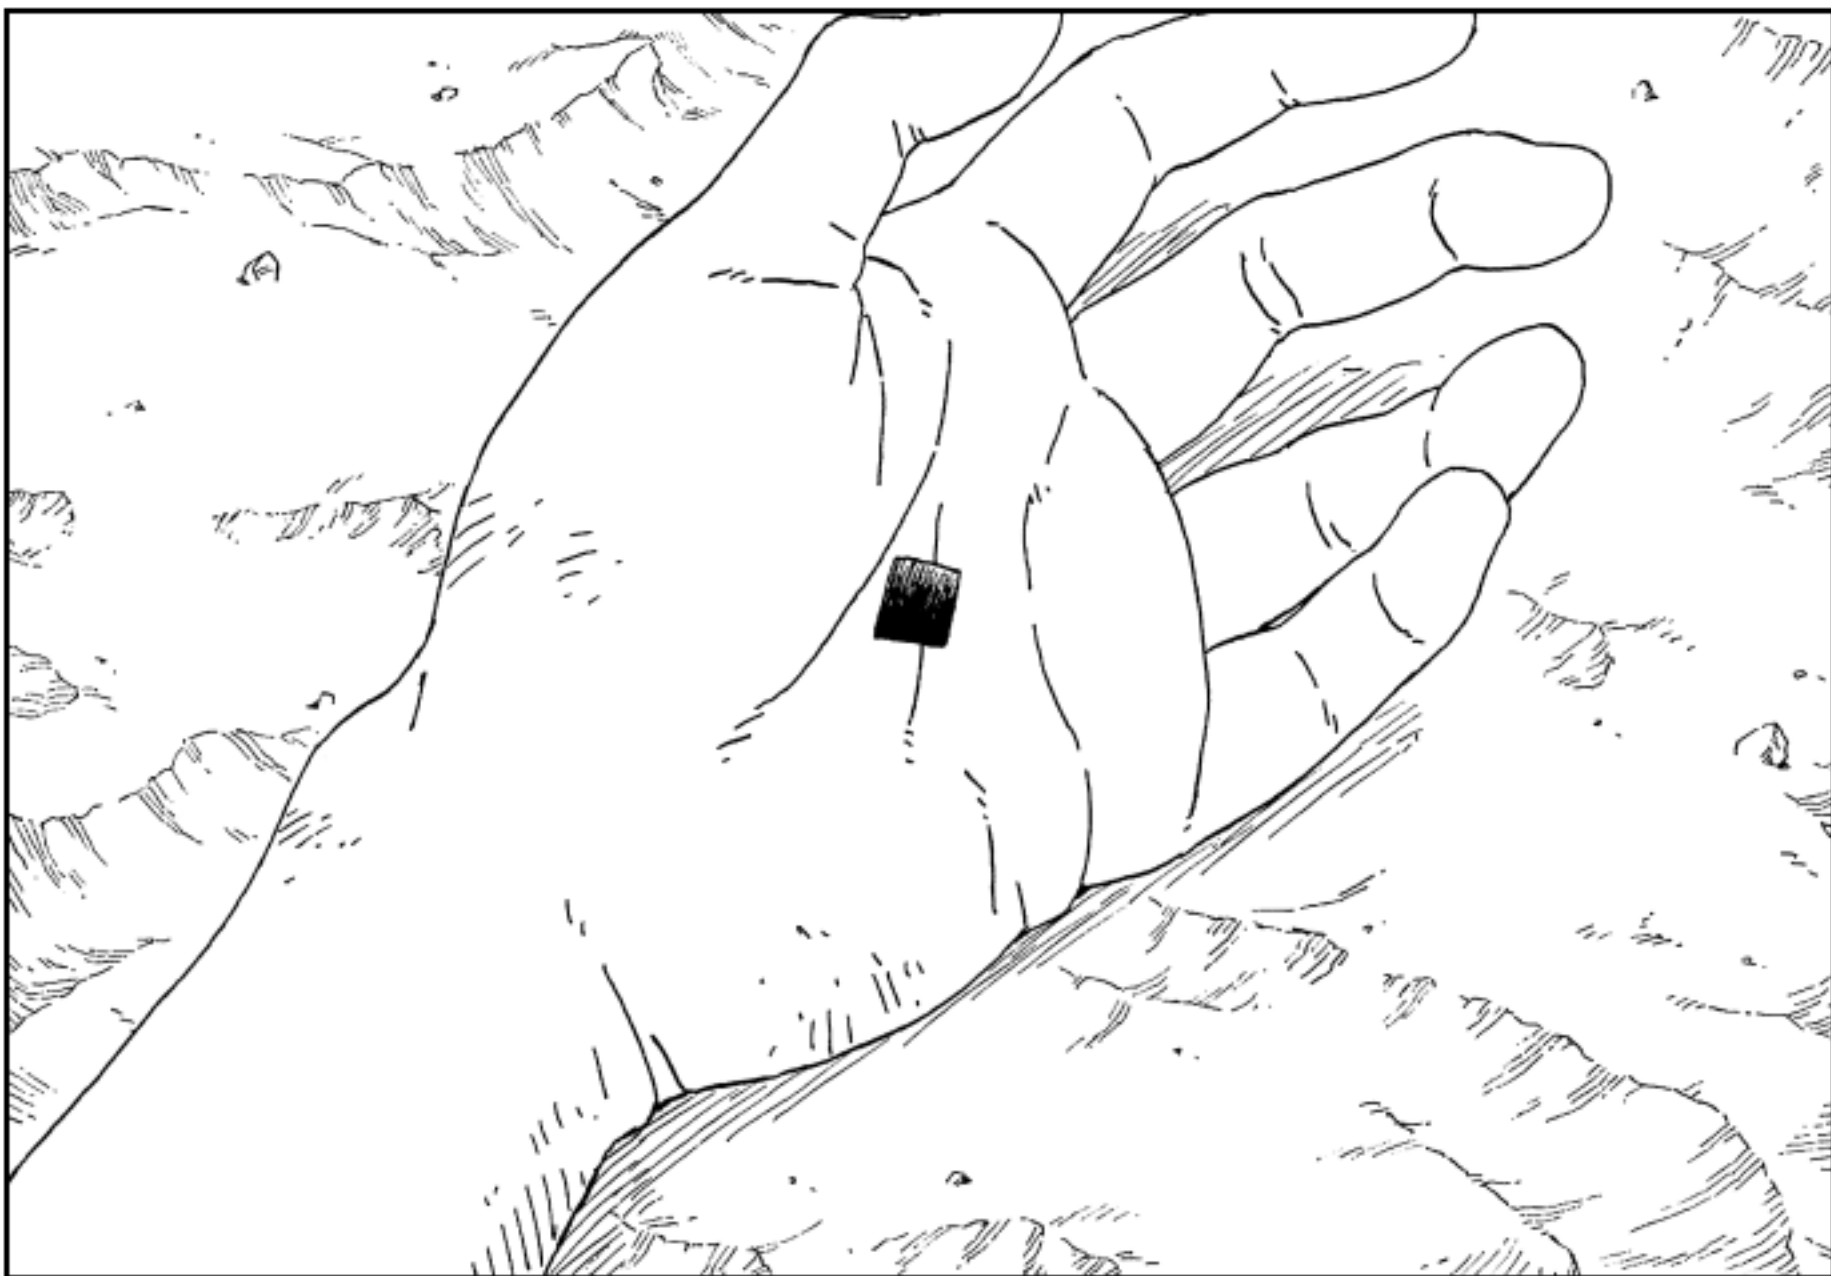

KASHIN KOJI, RASENGAN, VZDUCHOLOŤ, A TEĎ JEŠTĚ K TOMŮ...
NAD NOVOU KAPITOLOU SE ZVEDÁ OPONA A POODHALUJE SMĚR ROZUZLENÍ!

BORUTO-ボルト-
-NARUTO NEXT GENERATIONS-

KAPITOLA
23: KONEC

JAKÁ JE PRAVÁ IDENTITA NEZNÁMÉHO
CHLAPCE? DALŠÍ KAPITOLA VYJDE
V ČÍSLE 27, KTERÉ VYCHÁZÍ 4. 6.