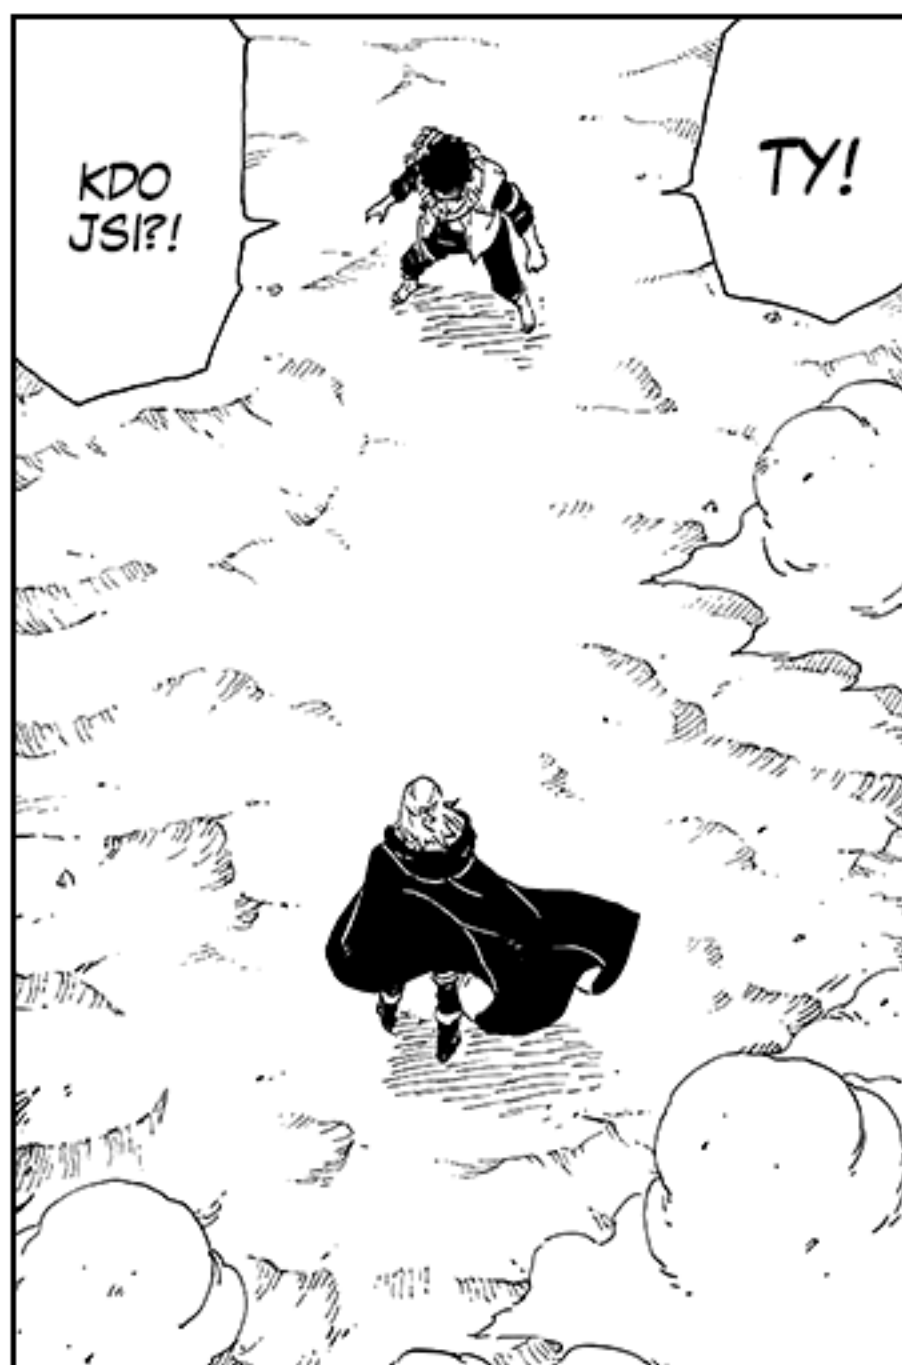

KDO JSI?!

TY!