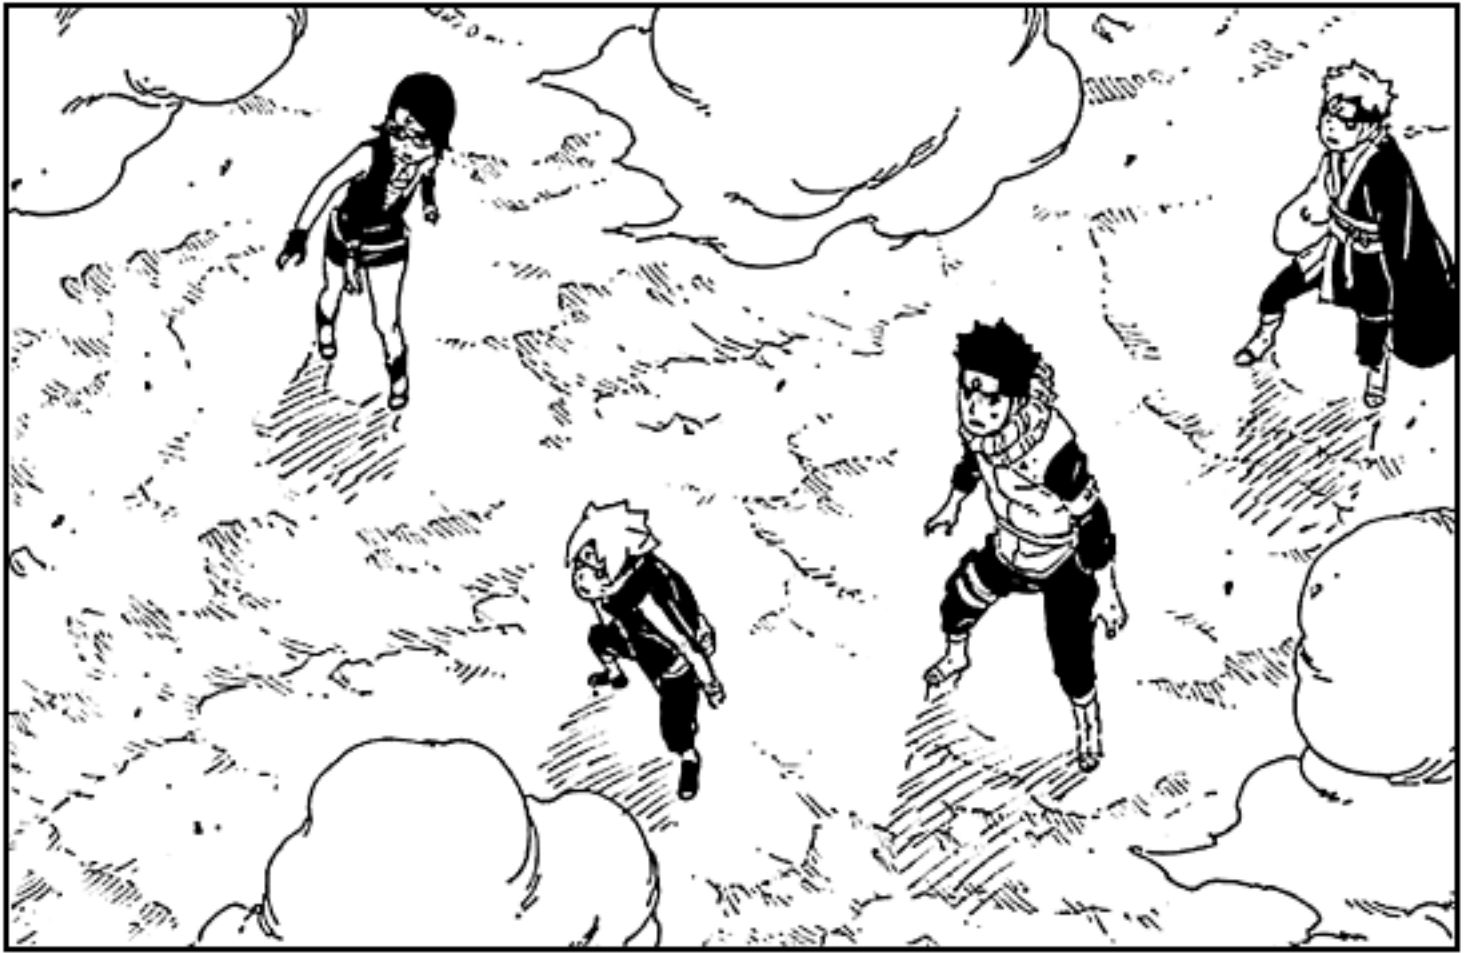

A manga-style illustration featuring two characters against a bright yellow background. On the left, Naruto Uzumaki is shown in profile, looking towards the right. He has his signature spiky blonde hair and is wearing a black forehead protector with the Konoha symbol. He is wearing a dark grey jacket with a pink lining. On the right, Kashin Koji is shown from the chest up, wearing a black hooded cloak. He has a white beard and is looking towards the left with a serious expression. The overall style is typical of the Naruto manga series.

**KASHIN KOJI
A JEHO PRONIKAVÝ
POHLED!**

BORUTO

-NARUTO NEXT GENERATIONS-

NÁMĚT: MASASHI KISHIMOTO

KRESBA: MIKIO IKEMOTO

SCÉNÁŘ: UKYOU KODACHI

23: KAAMA

DAKMILE SKONČIL KRÁTKÝ, ZUŘIVÝ SOUBOD S AEM, NA SCÉNU VSTUPUJE
ZÁHADNÝ KASHIN KOJI! UPROSTŘED CHAOSU ZAČÍNÁ DRUHÉ KOLO!