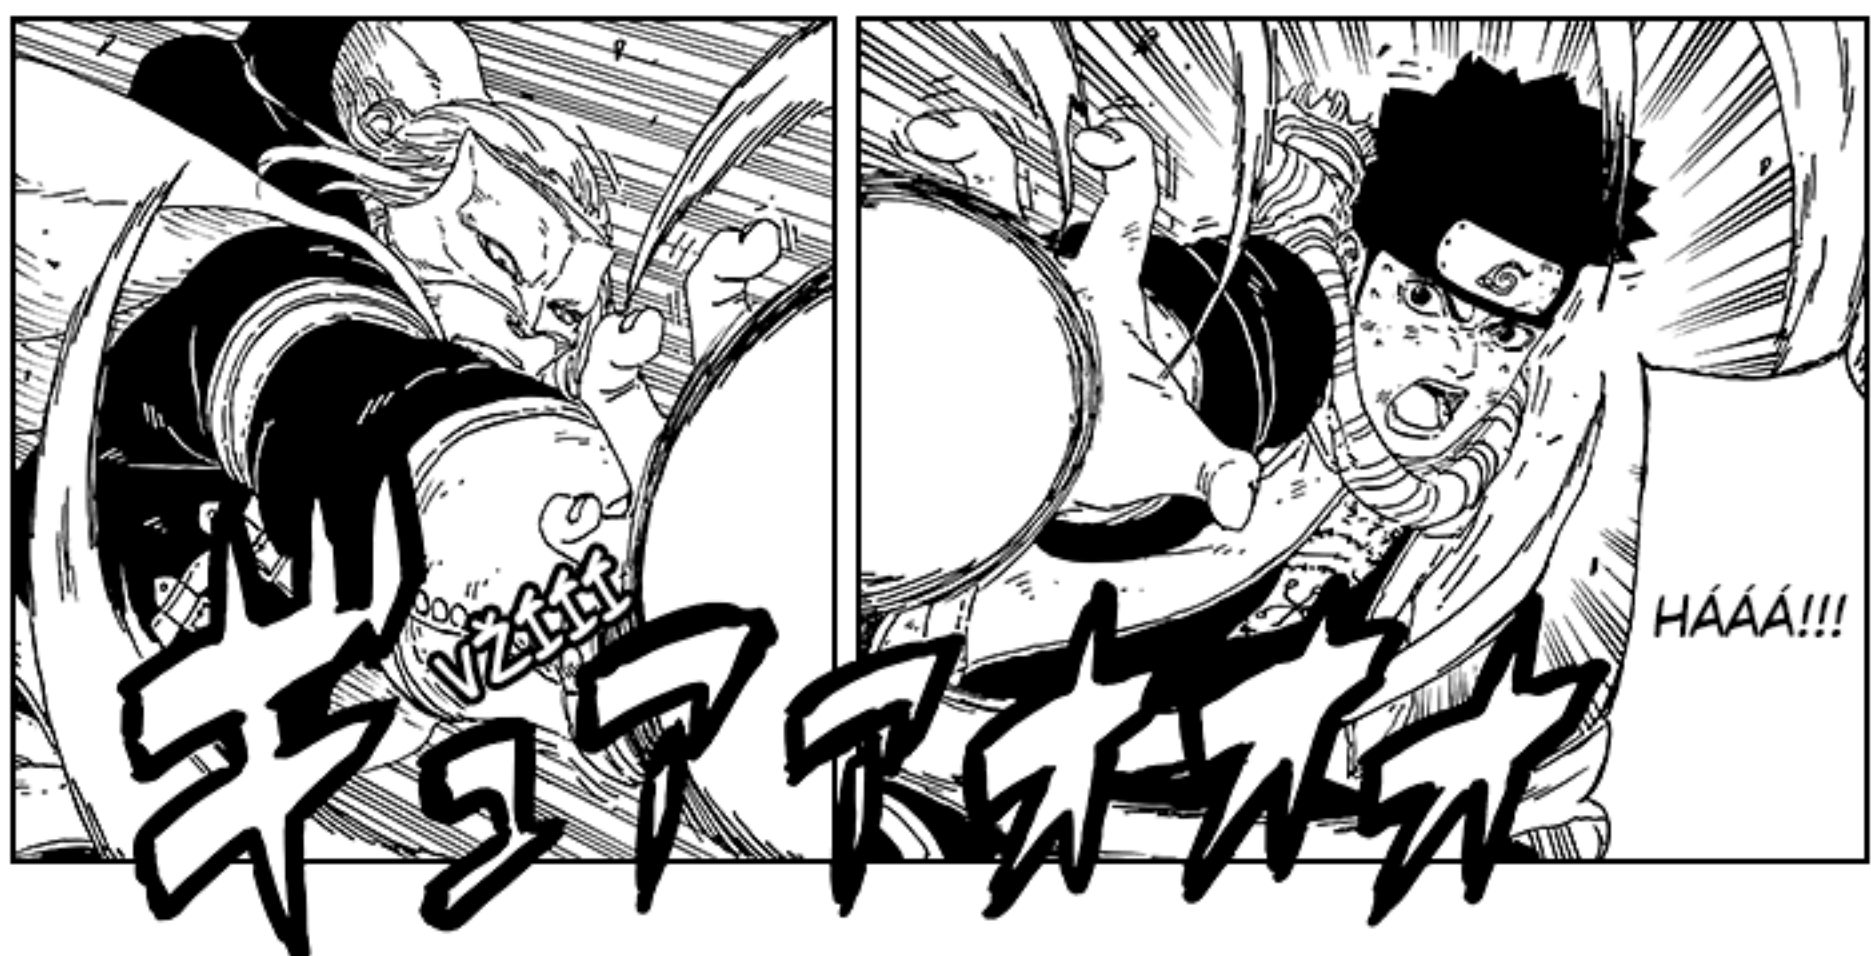

A manga-style illustration featuring two characters against a bright yellow background. On the left, Naruto Uzumaki is shown in profile, looking towards the right. He has his signature spiky blonde hair and is wearing a black forehead protector with the Konoha symbol. He is wearing a dark grey jacket with a pink lining. On the right, Kashin Koji is shown from the chest up, wearing a black hooded cloak. He has a white beard and is looking towards the left with a serious expression. The overall style is typical of the Naruto manga series.

**KASHIN KOJI
A JEHO PRONIKAVÝ
POHLED!**

BORUTO

-NARUTO NEXT GENERATIONS-

NÁMĚT: MASASHI KISHIMOTO

KRESBA: MIKIO IKEMOTO

SCÉNÁŘ: UKYOU KODACHI

23: KAAMA

DAKMILE SKONČIL KRÁTKÝ, ZUŘIVÝ SOUBOD S AEM, NA SCÉNU VSTUPUJE
ZÁHADNÝ KASHIN KOJI! UPROSTŘED CHAOSU ZAČÍNÁ DRUHÉ KOLO!

KDO JSI?!

TY!

TO BYL
OPRAVDOVÝ
RASENGAN!

TO...
NEBYLA NINDŽOVSKÁ
TECHNOLOGIE!

KDO TO
SAKRA JE?!

MYSLEL JSEM,
ŽE RASENGAN LÍMÍ...

JENOM
TÁTA A MISTR!

JSI
DOBŘÍ,
SARUTOBI
KONOHA-
MARU...